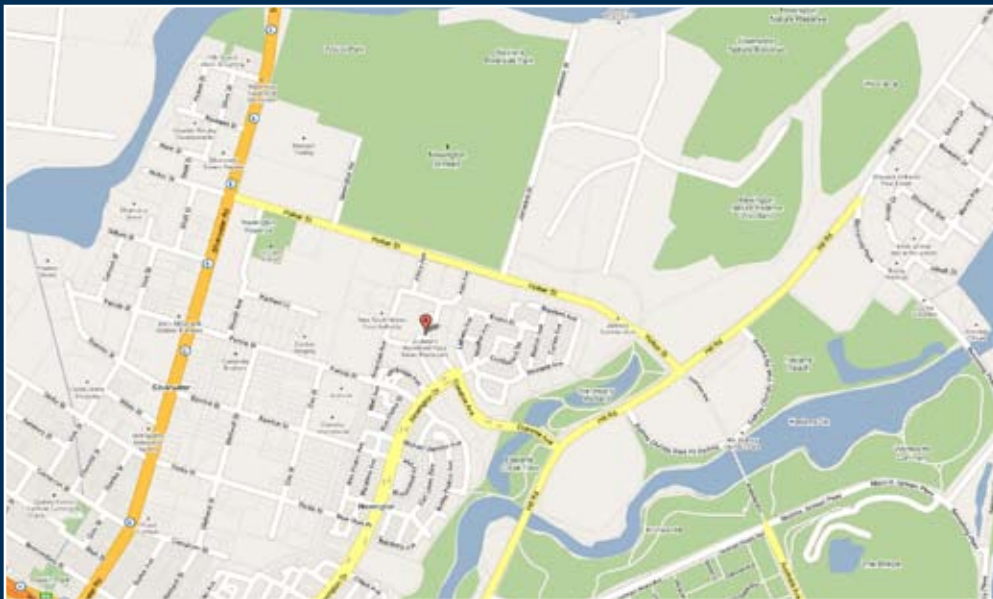

Features

- Minutes to Sydney Olympic Park, including world class sporting & recreational facilities
- Shopping centre and amenities at your doorstep
- World class 5 star development including gymnasium, 35m infinity edged pool, theatre room, two music rooms and a parkland of gardens complete with private BBQ areas

EKO, Newington
1 Avenue of Europe, Newington NSW 2127

➤ 1300 625 626

Level 2, 2 Wellington Parade
East Melbourne 3002

www.moneychoice.com

mcpsolutions

RESIDENTIAL INVESTMENT PROPERTY

ABN 721 21 758 905